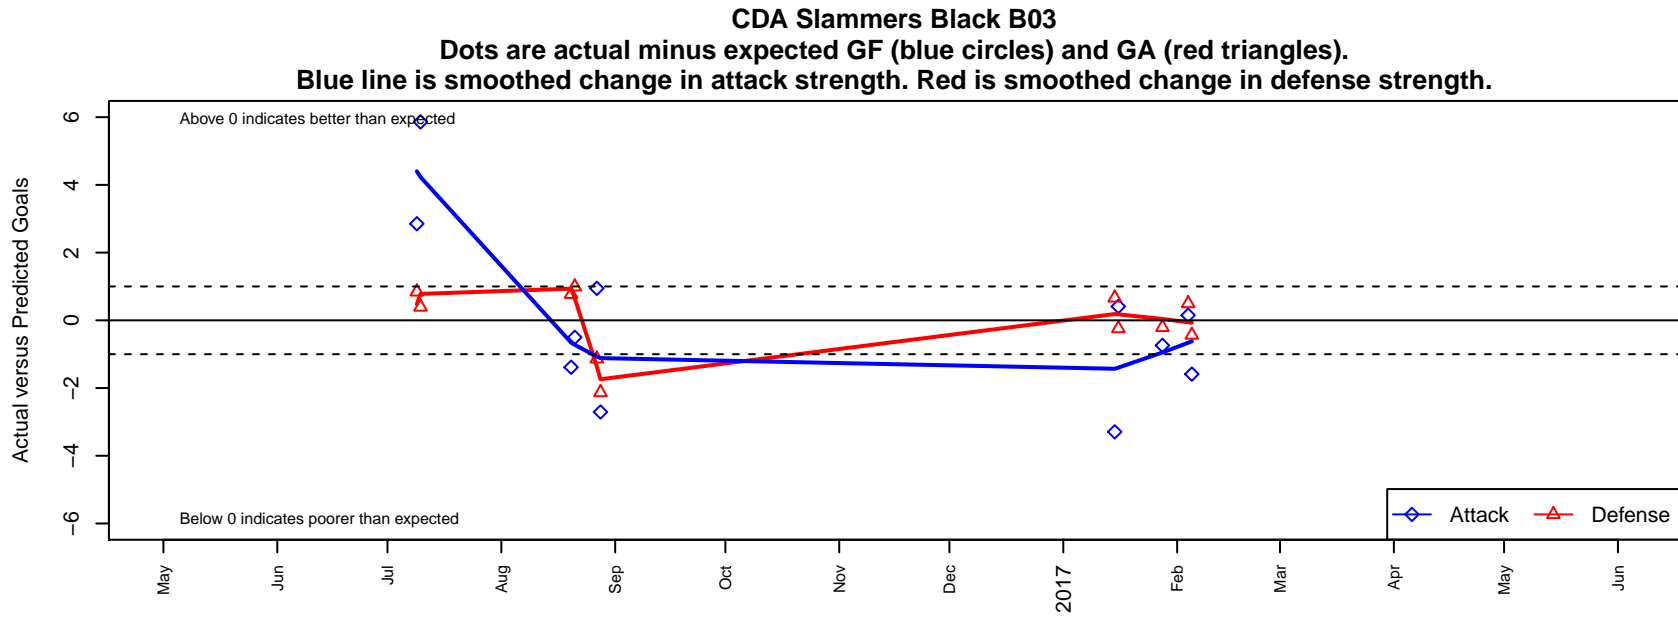

CDA Slammers Black B03

, CAS
B03 total strength=1968
attack=68.47 defense=47.79
notes= Godinez 2016

alt names used:
CDA Slammers FC HB B03 Godinez Black

Venues played:
2016 FWRL CAS B03

attack and defense variance (black dot)
relative to other teams
and top 10 in region

attack and defense rating
relative to others at age
and all opponents in last 13 months

attack and defense rating
relative to others at age
and all opponents in last 13 months

Performance relative to 13 month average

Performance relative to 13 month average

Distribution of opponents
Red = Lose zone, Blue = Win zone, Green = Even
Black line separates win/lose zones

lot. A=Neither has attack advantage, B=Opponent has both attack and defense advantage, C=Opponent has both attack and defense disadvantage, D=Both have